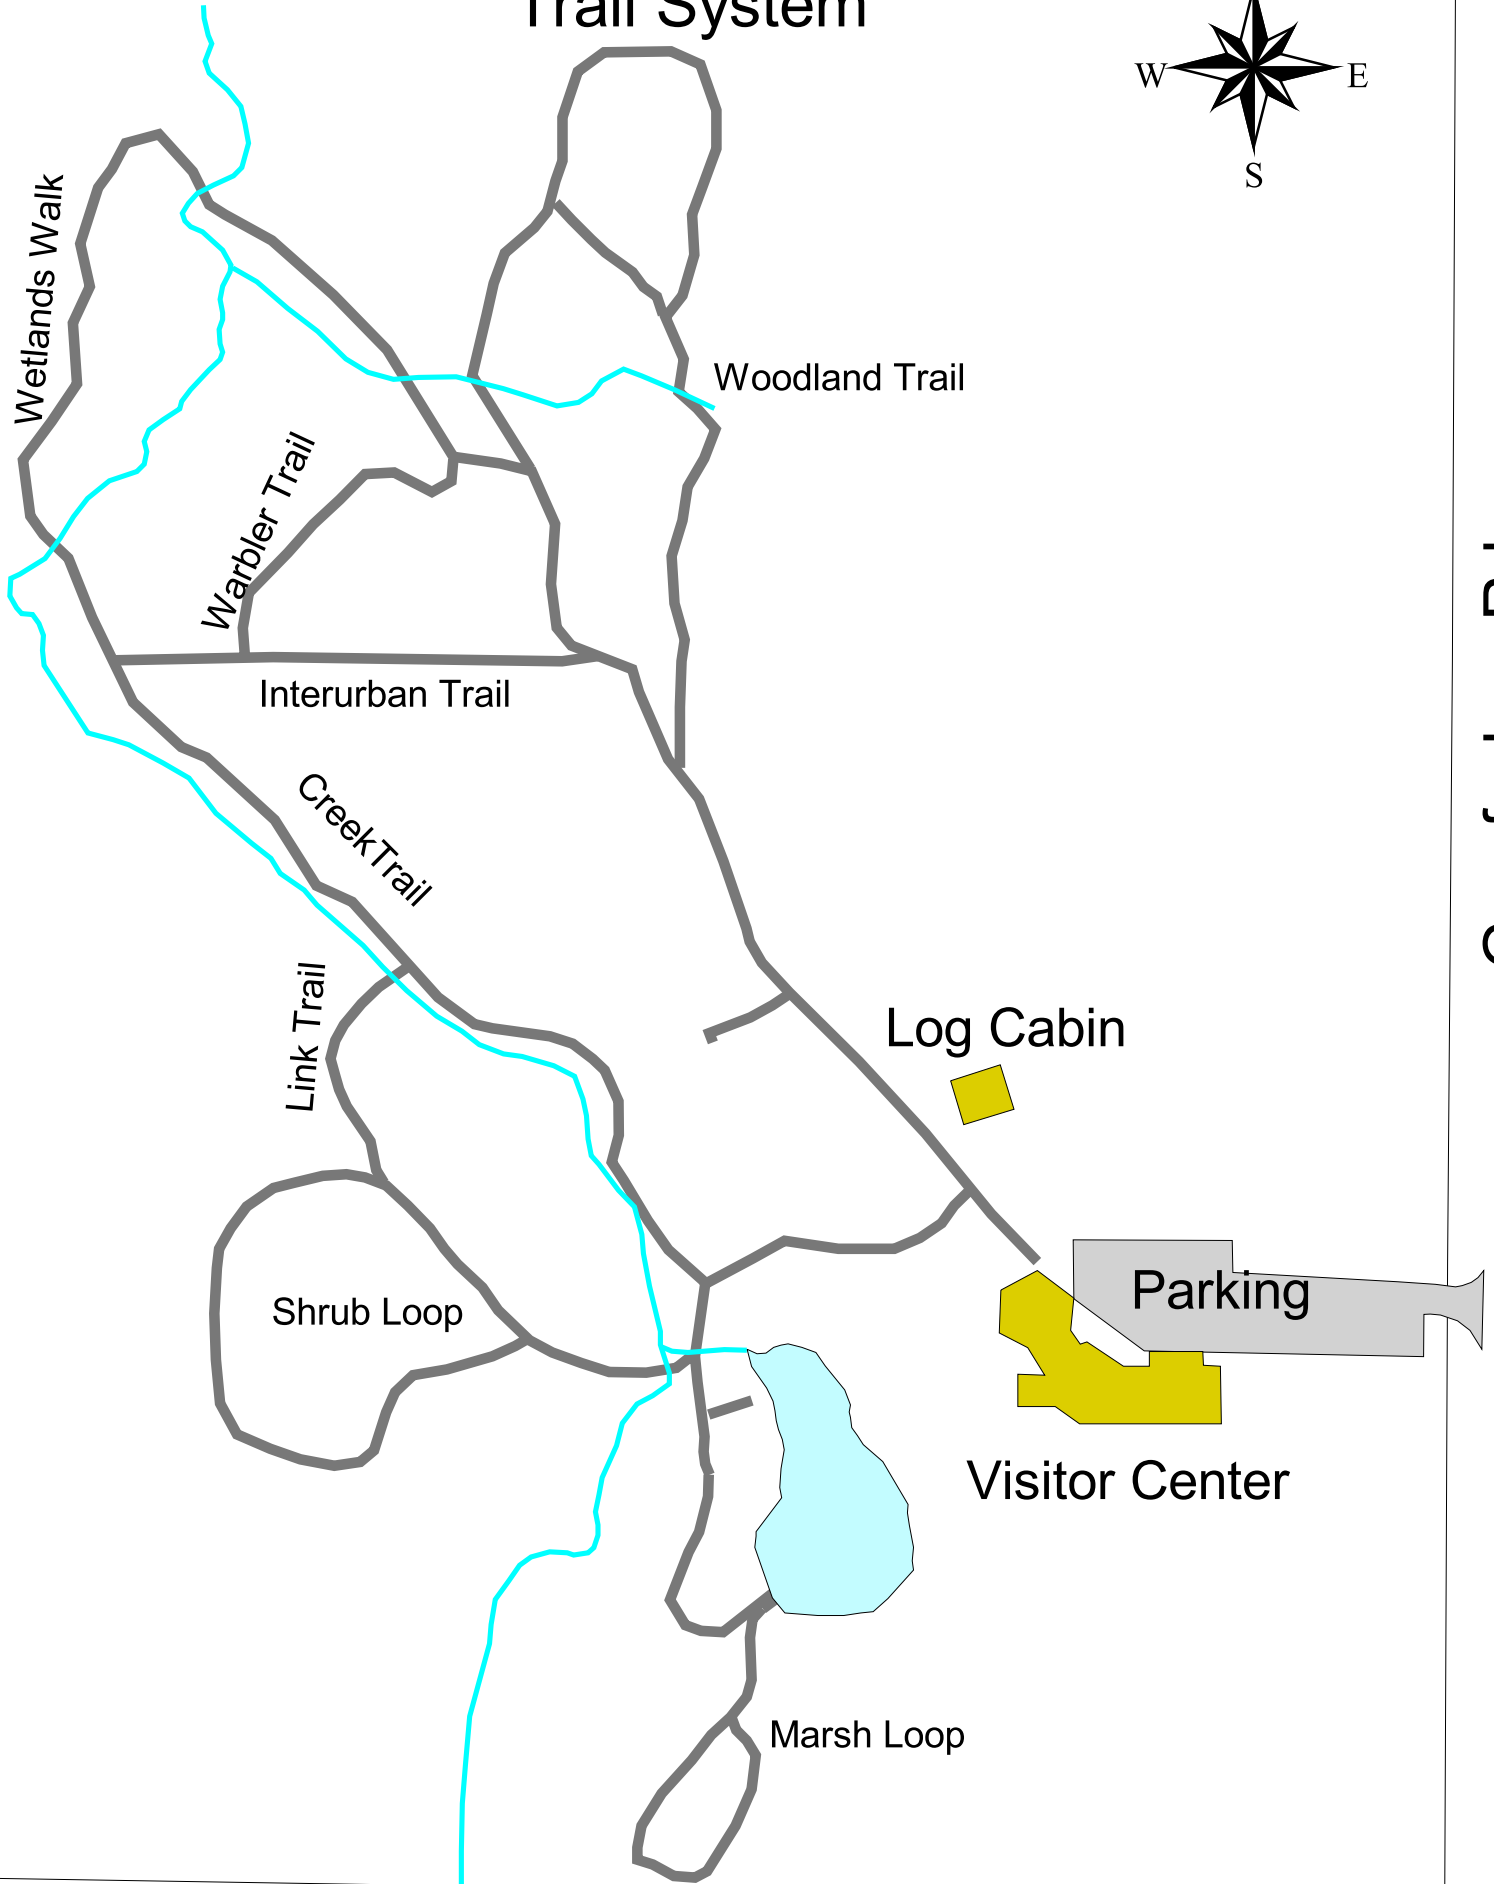

# DeGraaf Nature Center Trail System

26th St

Graafschap Rd

	Creek or Pond Trail
	Trail