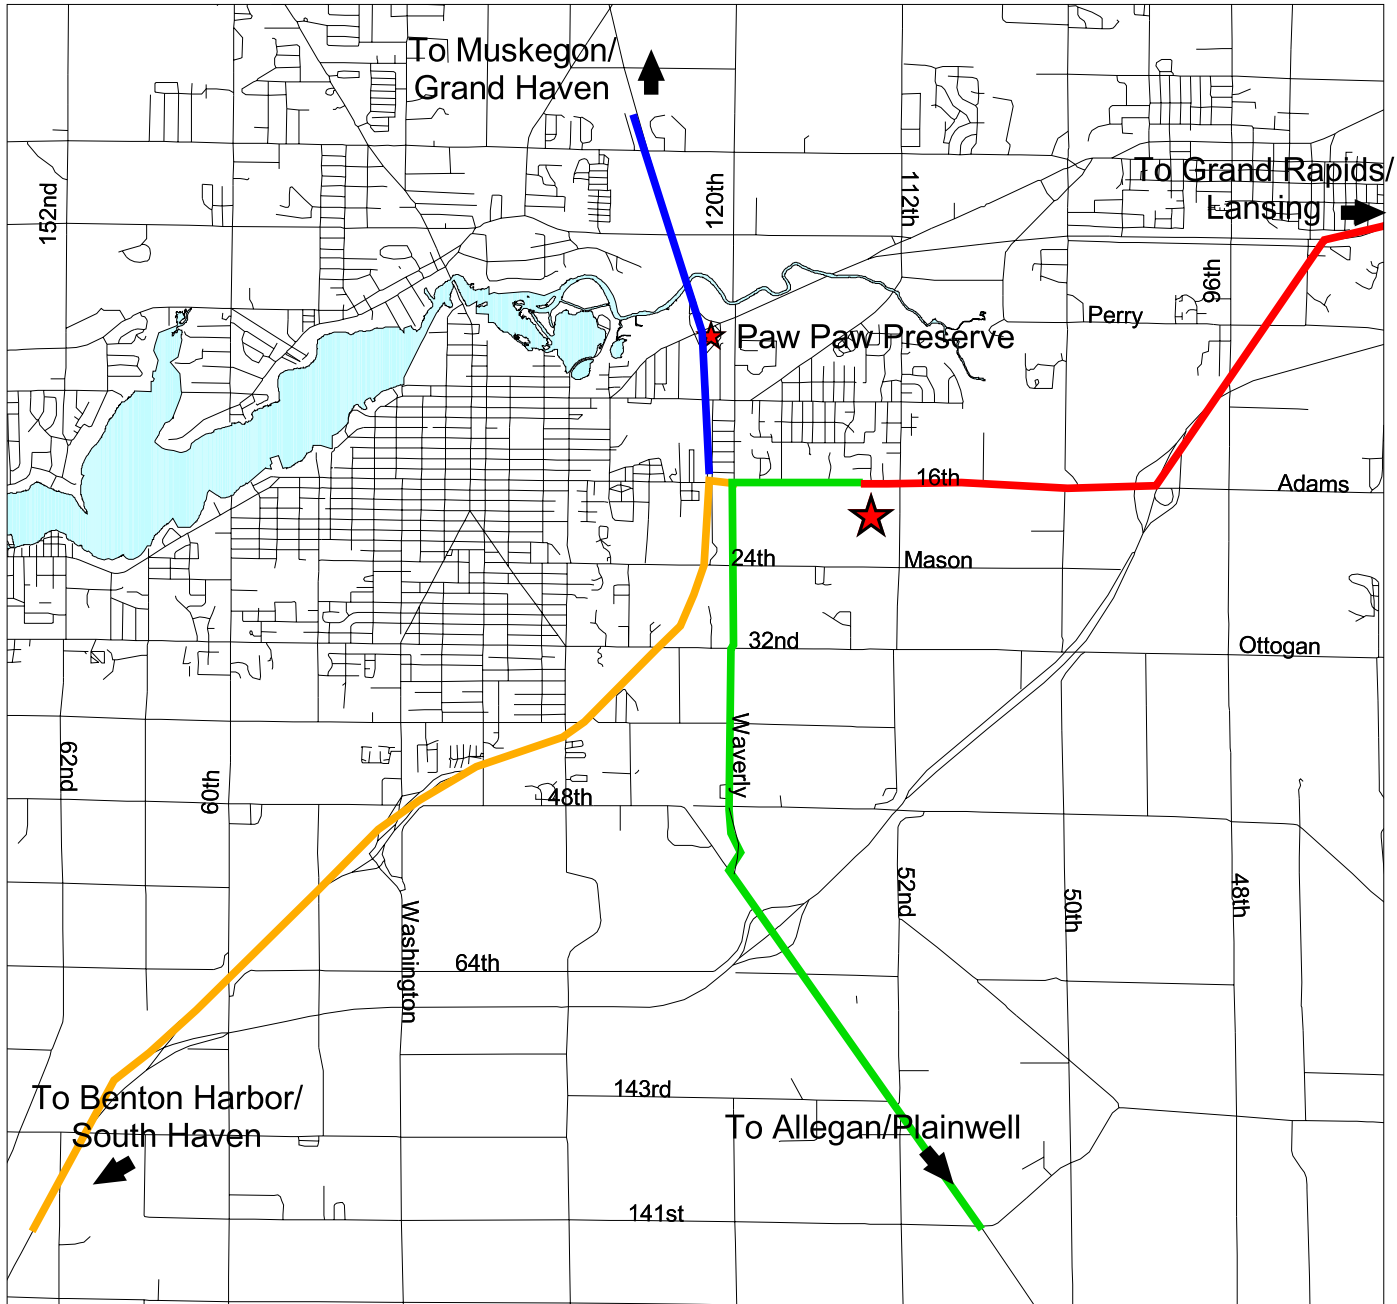

City of Holland Driving Directions to VanRaalte Farm

I-196 Grand Rapids/Lansing

I-196 West to the second Holland/Zeeland Exit.
Right at the Exit on Adams/16th St.
16th West to VanRaalte Farm

I-196 Benton Harbor/South Haven

I-196 North to Junction US-31.
Left on US-31.
US-31 to 16h St
Right On 16th to VanRaalte Farm

M-40 Allegan/Plainwell

M-40 into Holland.
M-40 to Waverly Rd
Waverly Rd North to 16th St
Right on 16th to VanRaalte Farm

US-31 Muskegon/Grand Haven

US-31 South to 16th St .
East on 16th (Michigan Left) to VanRaalte Farm