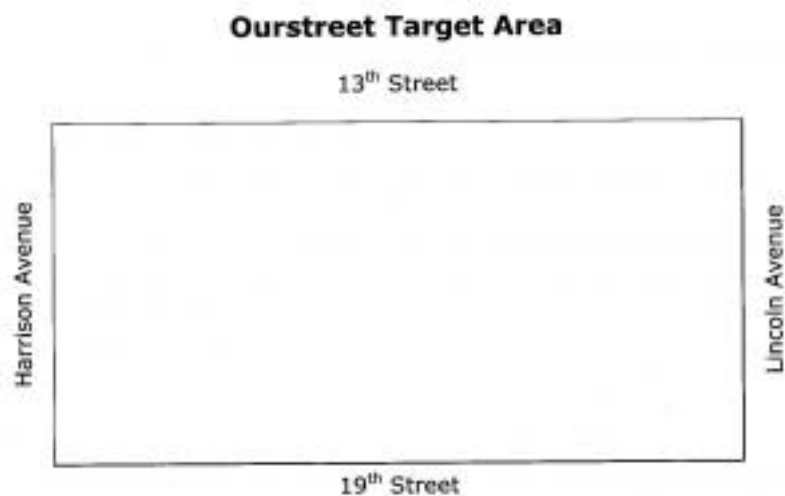

Ourstreet Target Area (7/5/13 Update)

From 1995 to 2012, the City of Holland supported the Ourstreet Program, an effort of focused staff and resource commitment to the Ourstreet Target Area, shown on the accompanying map and described as 13th Street to 19th Street, from Lincoln Avenue to Harrison Avenue.