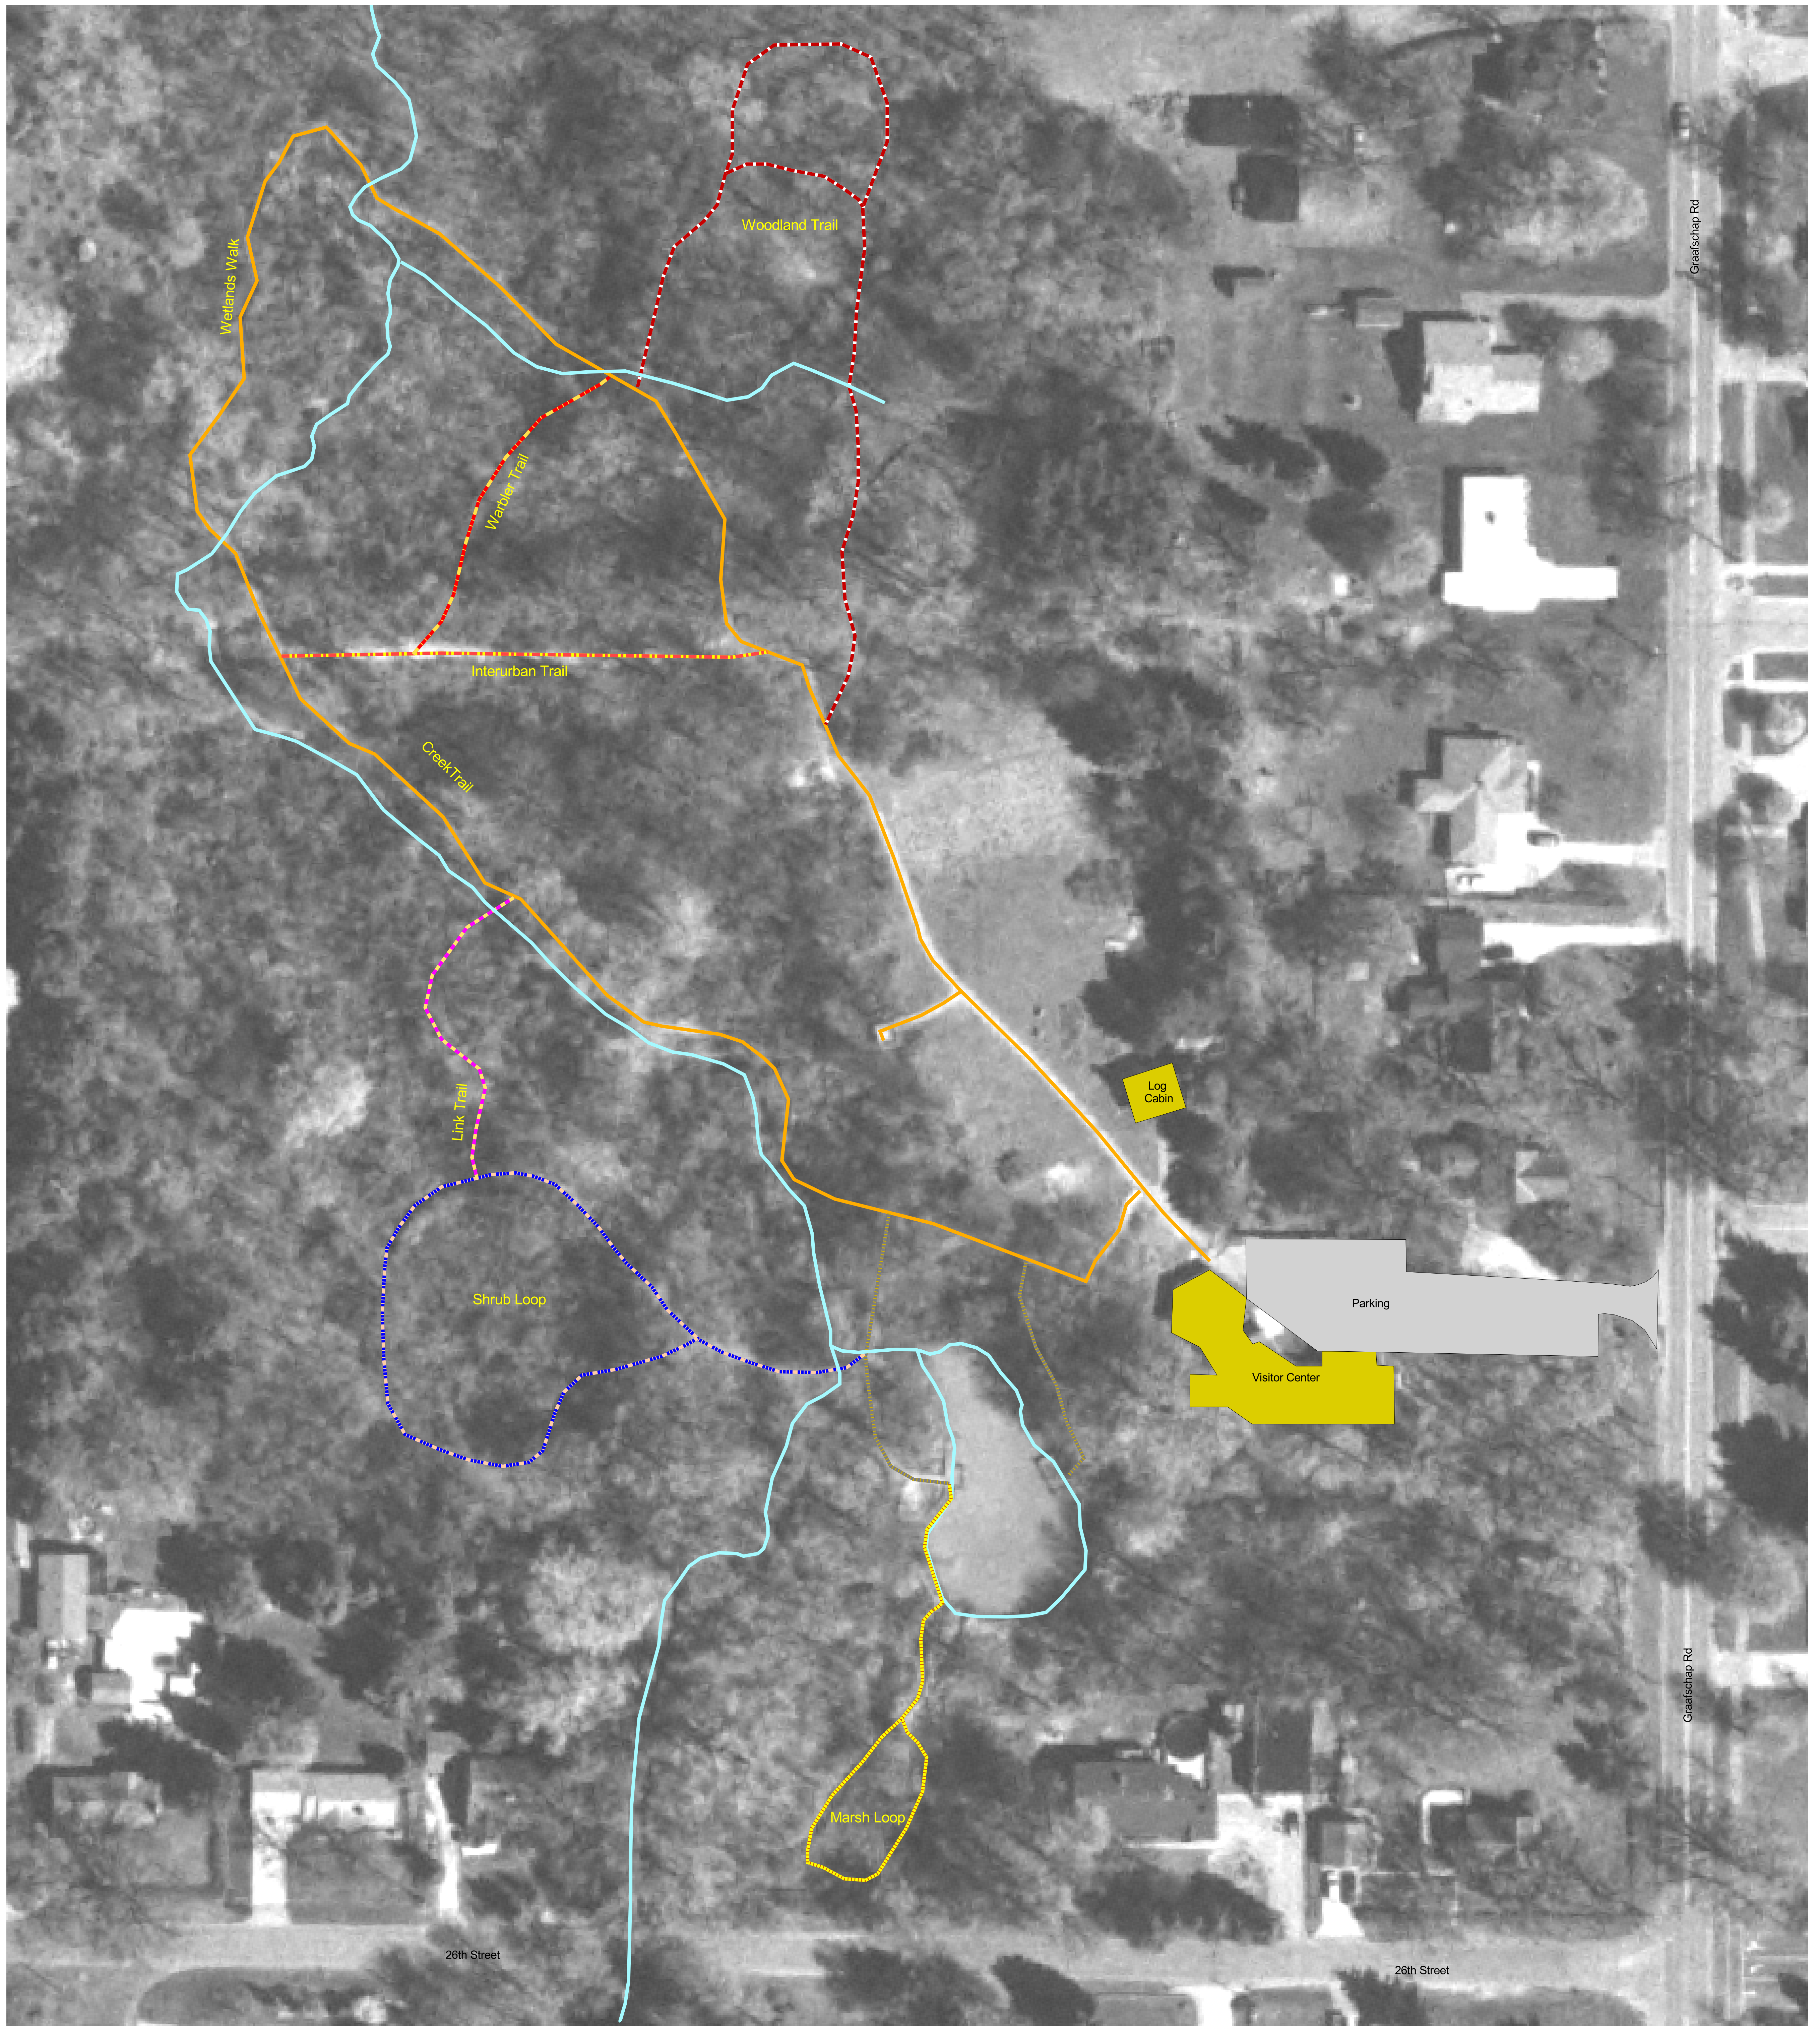

DeGraaf Nature Center

Legend

	Interurban Trail		Pond Trail
	Link Trail		Creeks and Ponds
	Main Trail		Shrub Loop
	Marsh Loop		Warbler Trail
			Woodland Trail